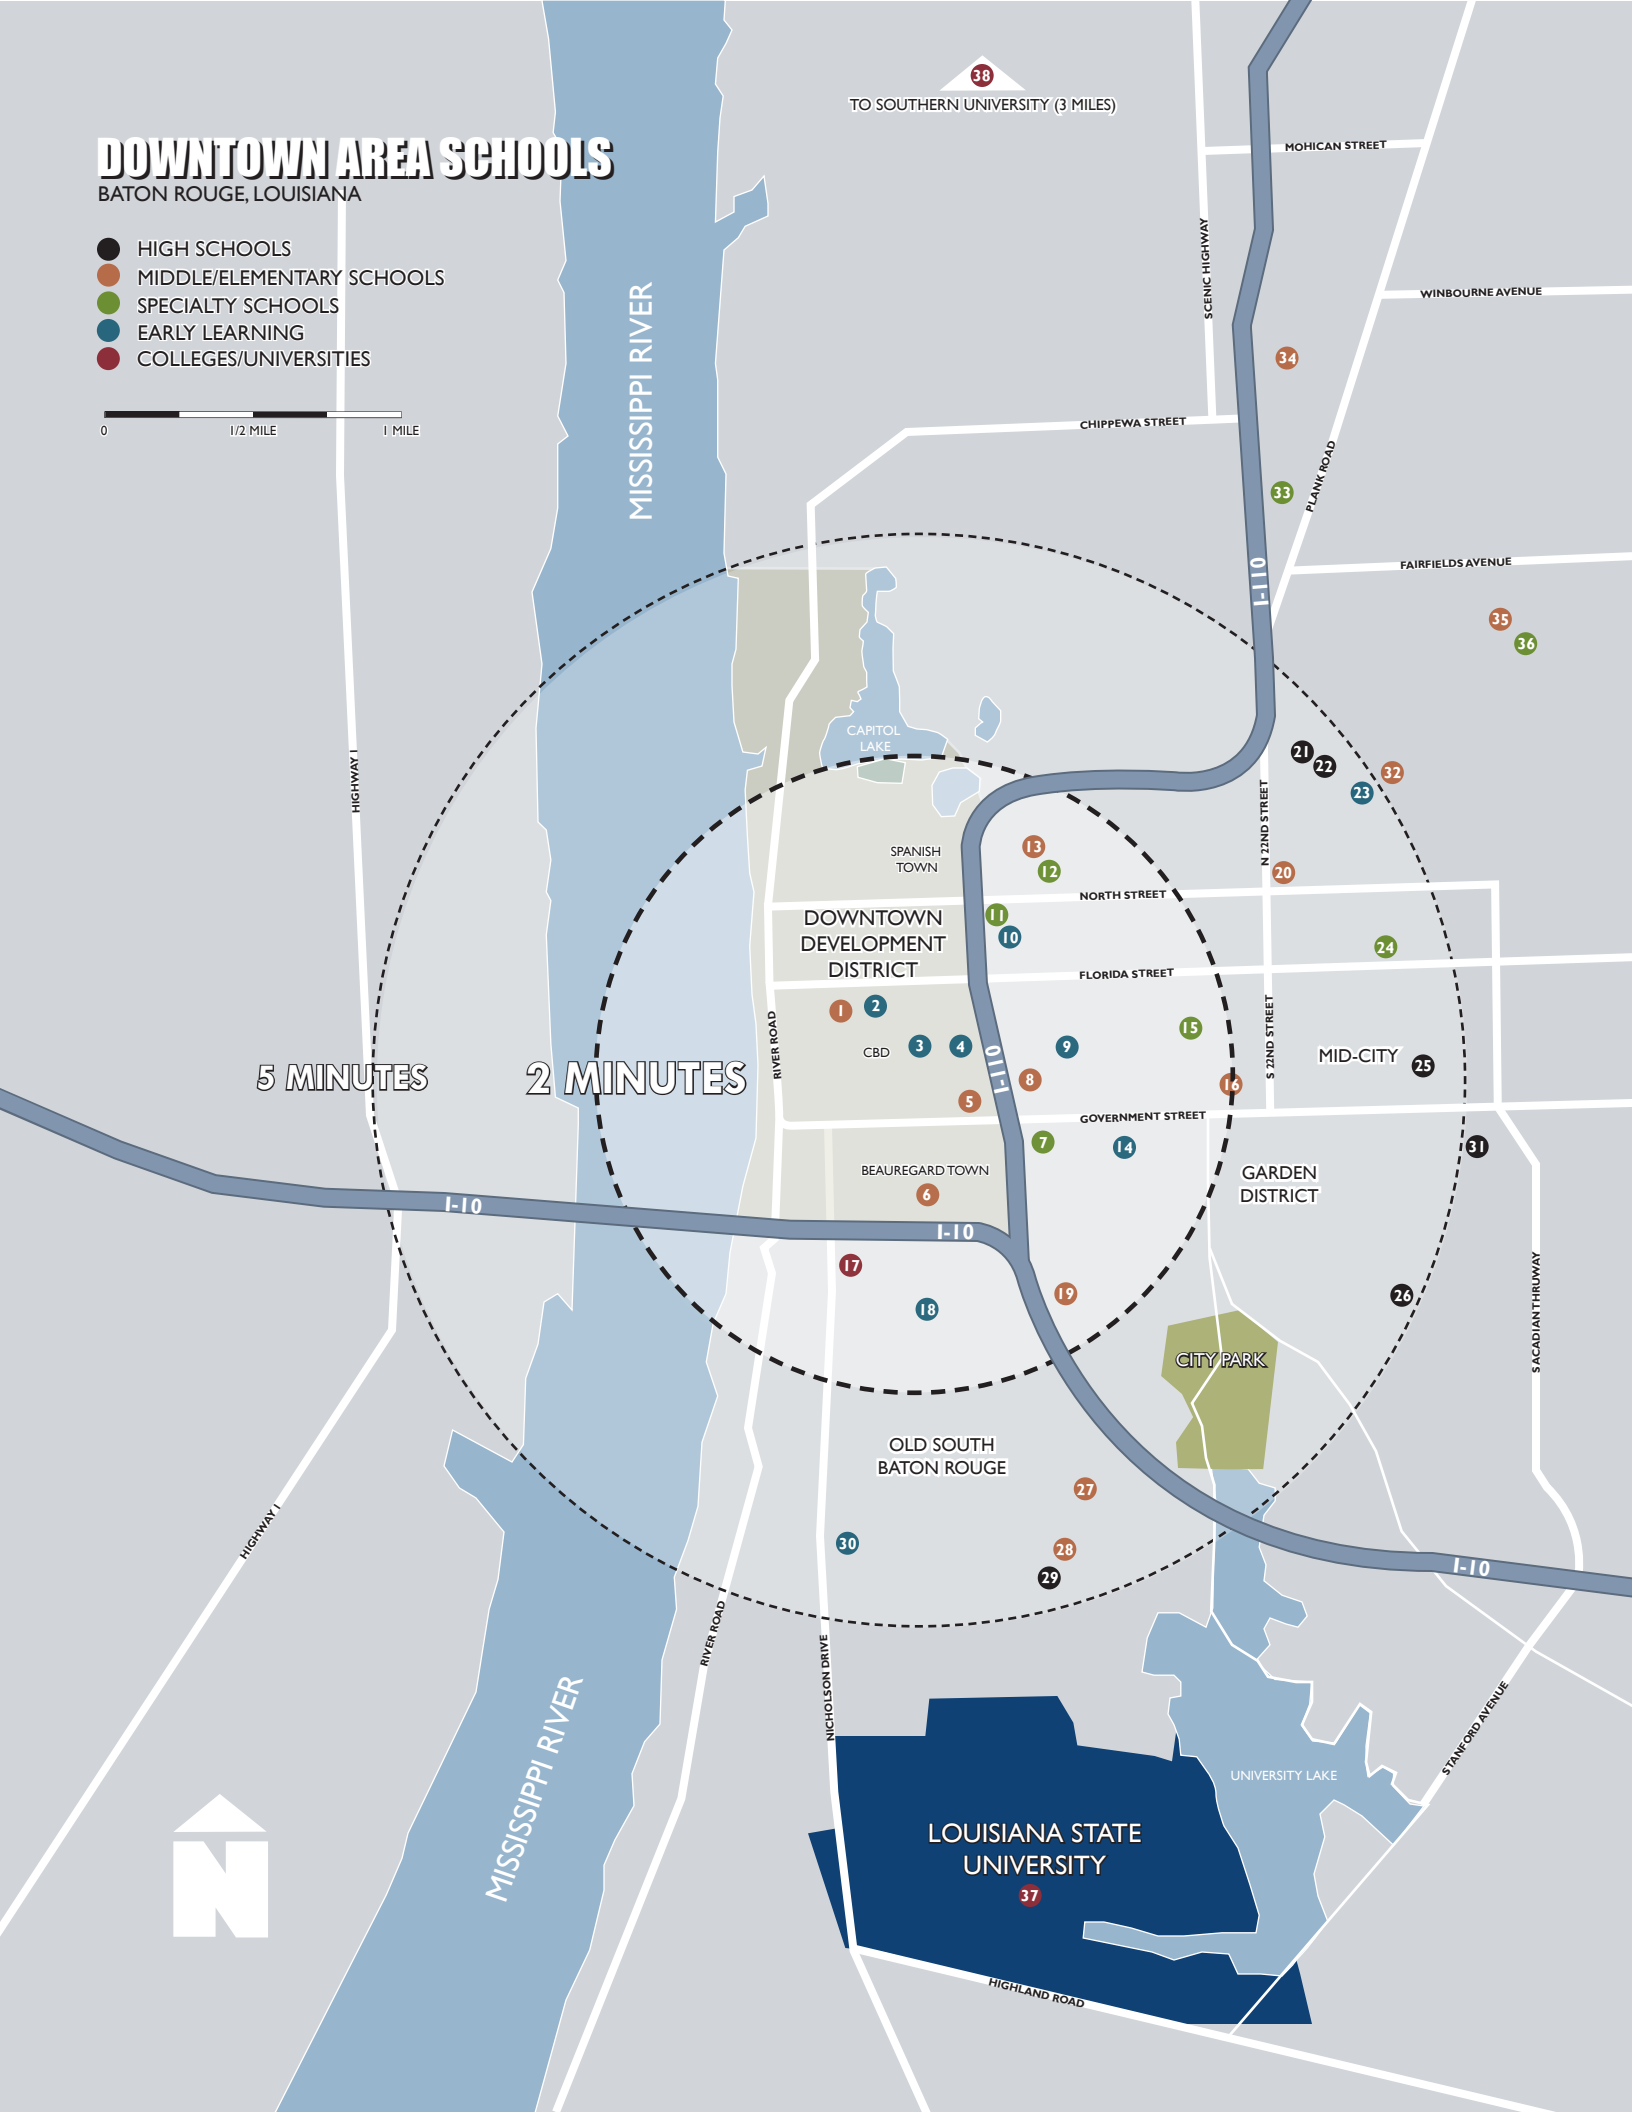

DOWNTOWN AREA SCHOOLS

BATON ROUGE, LOUISIANA

- HIGH SCHOOLS
- MIDDLE/ELEMENTARY SCHOOLS
- SPECIALTY SCHOOLS
- EARLY LEARNING
- COLLEGES/UNIVERSITIES

TO SOUTHERN UNIVERSITY (3 MILES)

5 MINUTES

2 MINUTES

DOWNTOWN AREA SCHOOLS