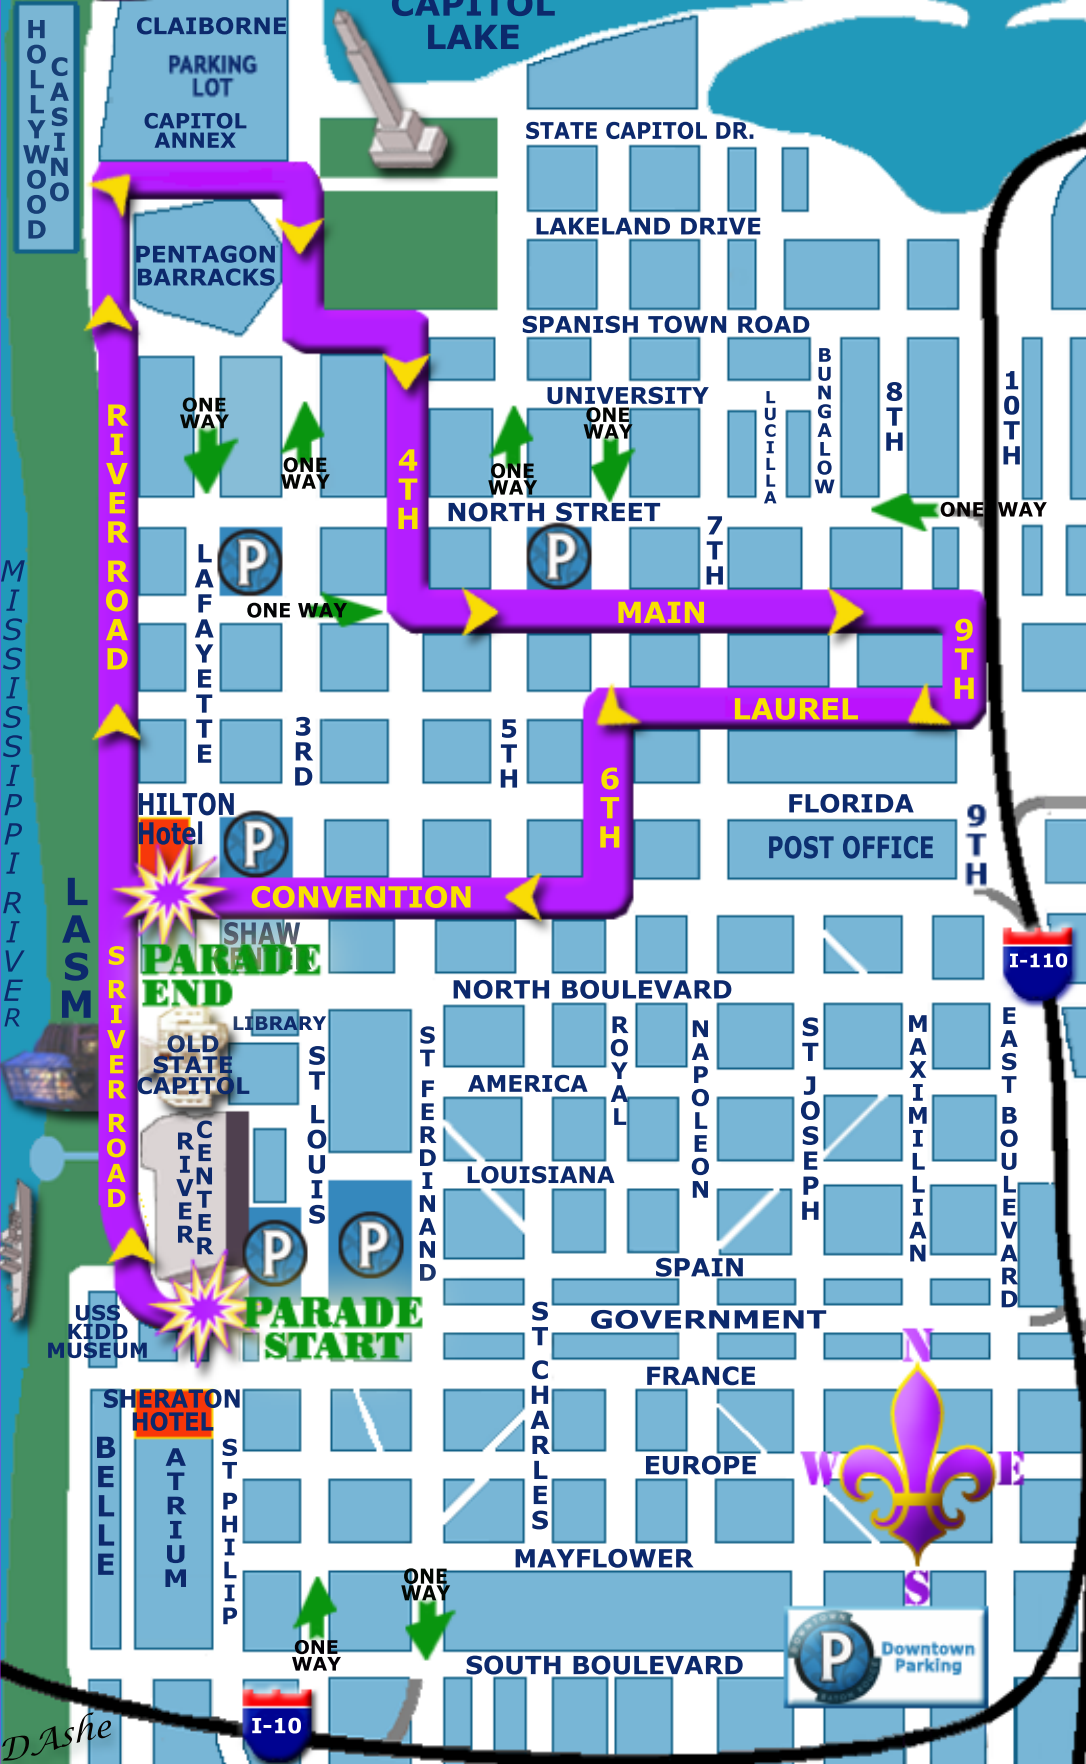

KREWE OF JUPITER

Saturday, January 30, 2010
6 p.m.

DAshe